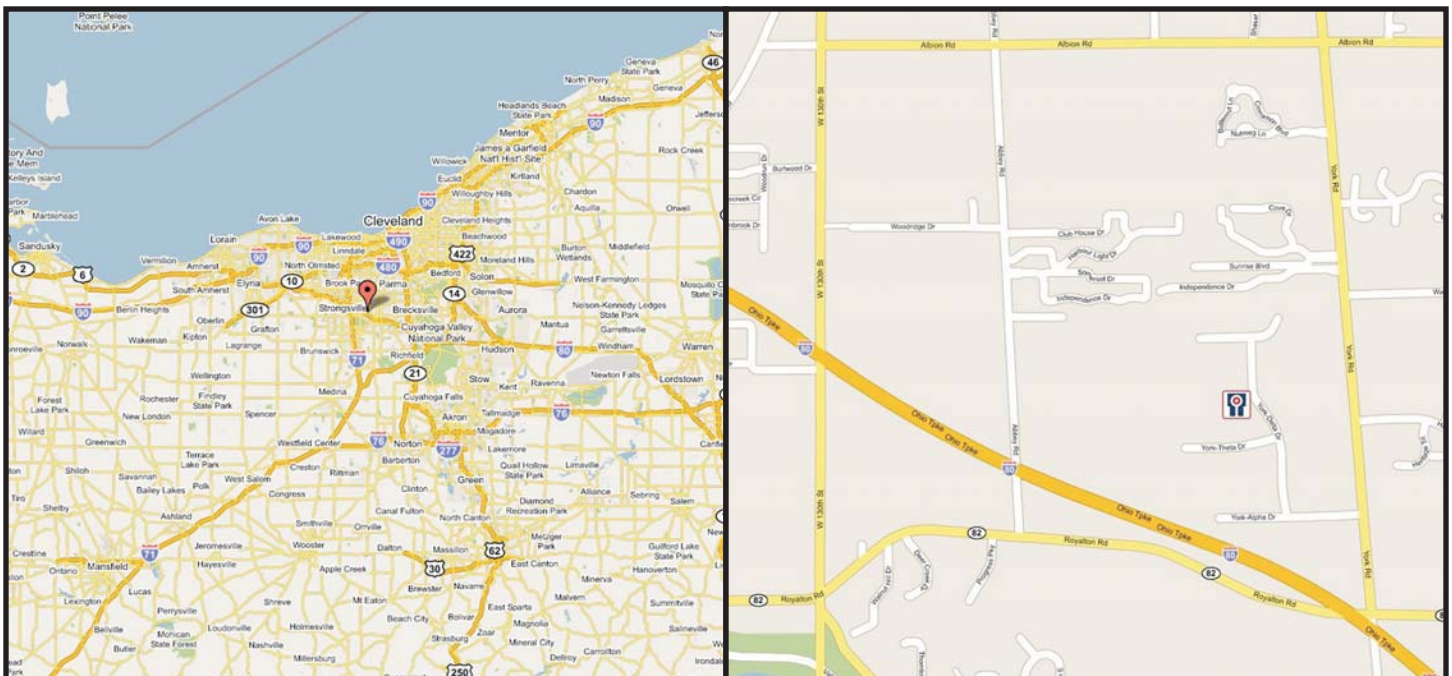

## Driving Directions from East

### I-80 Ohio Turnpike West

Continue on ramp at sign reading 'Exit 161 (old exit #10) I-71, US-42'

Continue on I-71 and go South for 1.6 miles.

Bear right on ramp at sign reading 'Exit 231A OH-82 East N.Royalton'

Continue on ramp Southwest for 0.3 miles.

Bear right on OH-82, Royalton Rd. and go East for 3.1 miles.

Turn left on York Rd. and go North for 0.3 miles.

Turn left on York-Alpha Dr. and go West for 0.2 miles.

Turn right on York-Delta Dr. and go North for 0.3 miles.

Building on West side of street.

Park in front of building 'Visitors Parking'

Region Map

City Map