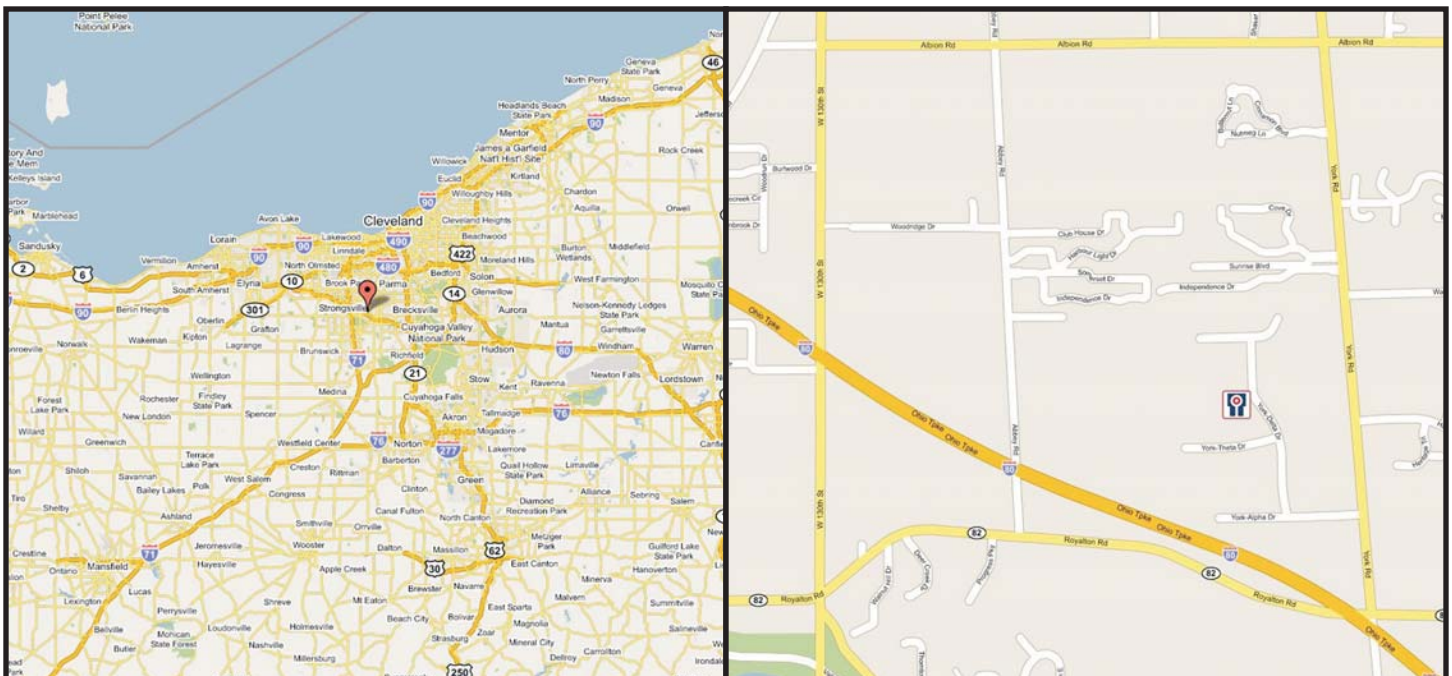

Driving Directions from Northeast

I-90 Southwest

Continue on I-271 Express Lane at sign reading 'Exit 190 I-271 South to Chagrin Blvd./Columbus' and go South for 10.4 miles.

Continue on I-271 at sign reading 'Chagrin Blvd./Richmond Rd. and US-422' and go South for 3.1 miles.

Bear right on ramp at sign reading 'Exit 27B to Cleveland and I-480 West' and go Southwest for 0.8 miles.

Continue on US-422 and go West for 1.5 miles.

Continue on I-480 and go West for 5.5 miles.

Bear right on ramp at sign reading 'Exit 20A I-77 South to Akron' and go Southwest for 0.9 miles.

Continue on I-77 and go South for 5.7 miles.

Continue on ramp at sign reading 'Exit 149B OH-82 West to Broadview Hts.' and go Southwest for 0.3 miles.

Turn right on OH-82, E.Royalton Rd. and go West for 5.4 miles.

Region Map

City Map