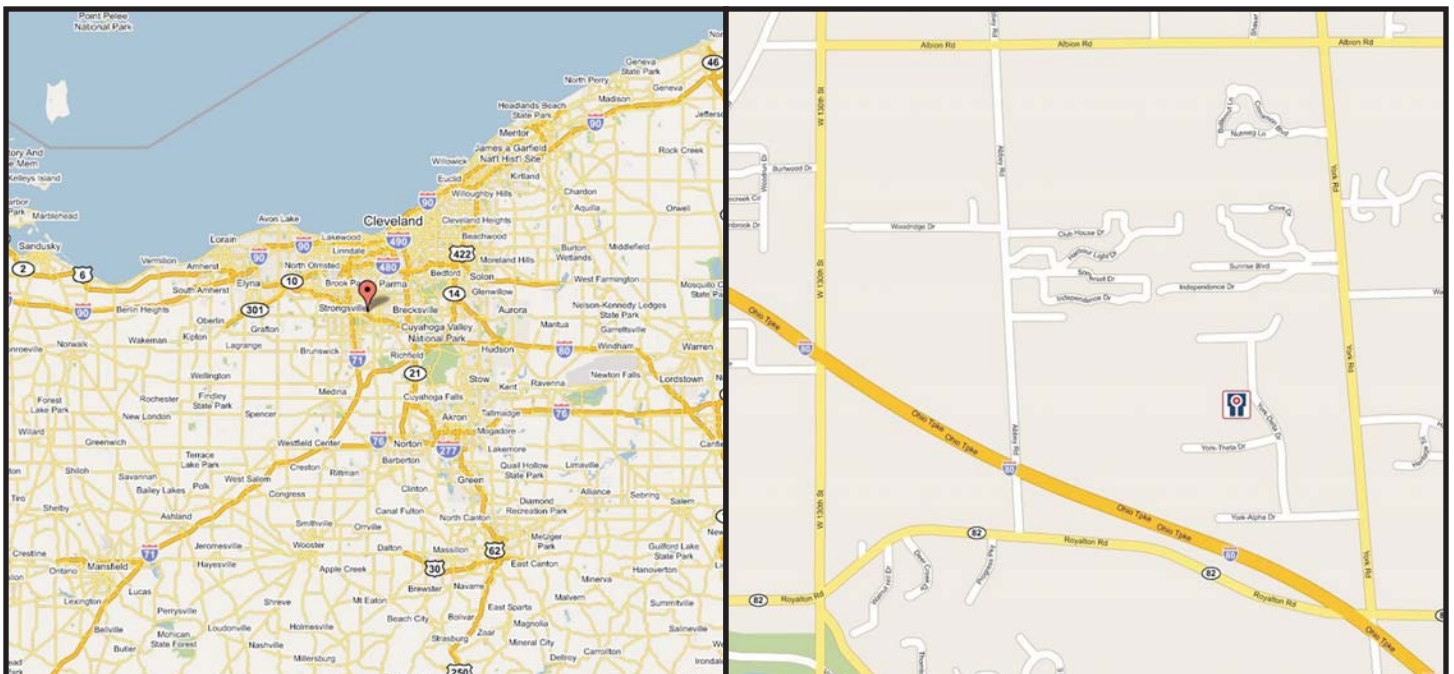

Driving Directions from South I-71

I-71 North

Bear right on ramp at sign reading 'Exit 231 OH-82 N.Royalton/Strongsville'

Continue on ramp North for 0.3 miles.

Turn right on OH-82, Royalton Rd. and go East for 2.9 miles.

Turn left on York Rd. and go North for 0.3 miles.

Turn left on York-Alpha Dr. and go West for 0.2 miles.

Turn right on York-Delta Dr. and go North for 0.3 miles.

Building on West side of street.

Park in front of building 'Visitors Parking'

Region Map

City Map