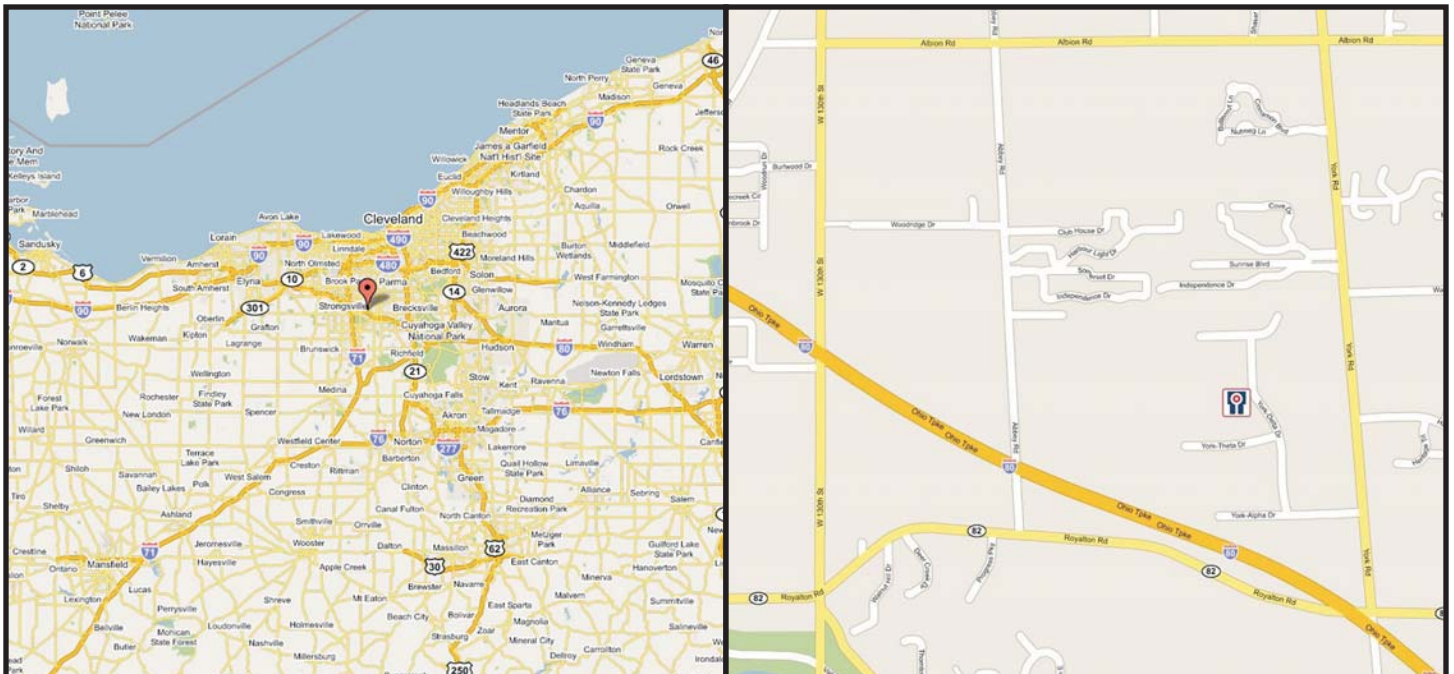

## Driving Directions from South I-77

### I-77 North

Continue on ramp at sign reading ‘Exit 149 OH-82 to Brecksville/Broadview Hts.’ and go North for 0.4 miles.

Turn left on OH-82, E.Royalton Rd. and go West for 5.7 miles.

Turn right on York Rd. and go North for 0.3 miles.

Turn left on York-Alpha Dr. and go West for 0.2 miles.

Turn right on York-Delta Dr. and go North for 0.3 miles.

Building on West side of street.

Park in front of building ‘Visitors Parking’

Region Map

City Map