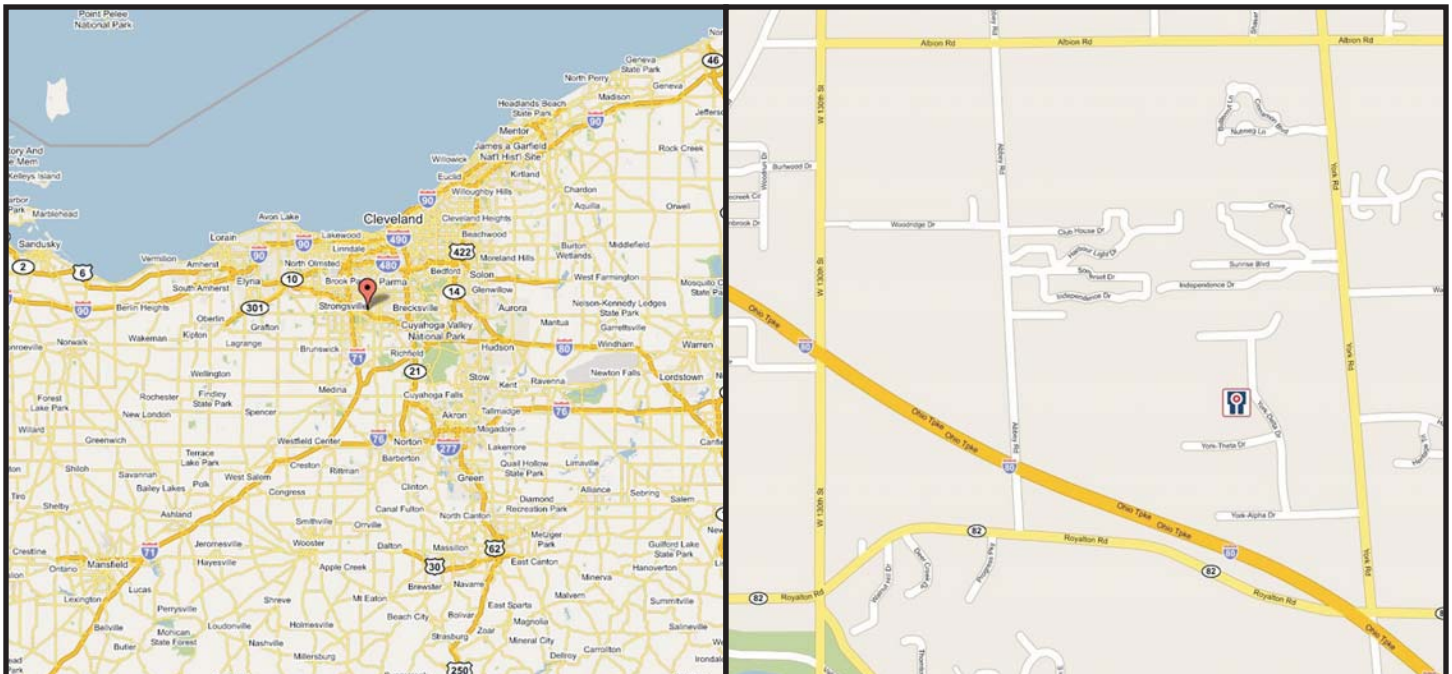

## Driving Directions from West

### I-80 Ohio Turnpike East

Continue on ramp at sign reading 'Exit 161 (old exit #10) I-71, US-42'

Continue on I-71 and go South for 1.6 miles.

Bear right on ramp at sign reading 'Exit 231A OH-82 East N.Royalton'

Continue on ramp Southwest for 0.3 miles.

Bear right on OH-82, Royalton Rd. and go East for 3.1 miles.

Turn left on York Rd. and go North for 0.3 miles.

Turn left on York-Alpha Dr. and go West for 0.2 miles.

Turn right on York-Delta Dr. and go North for 0.3 miles.

Building on West side of street.

Park in front of building 'Visitors Parking'

Region Map

City Map