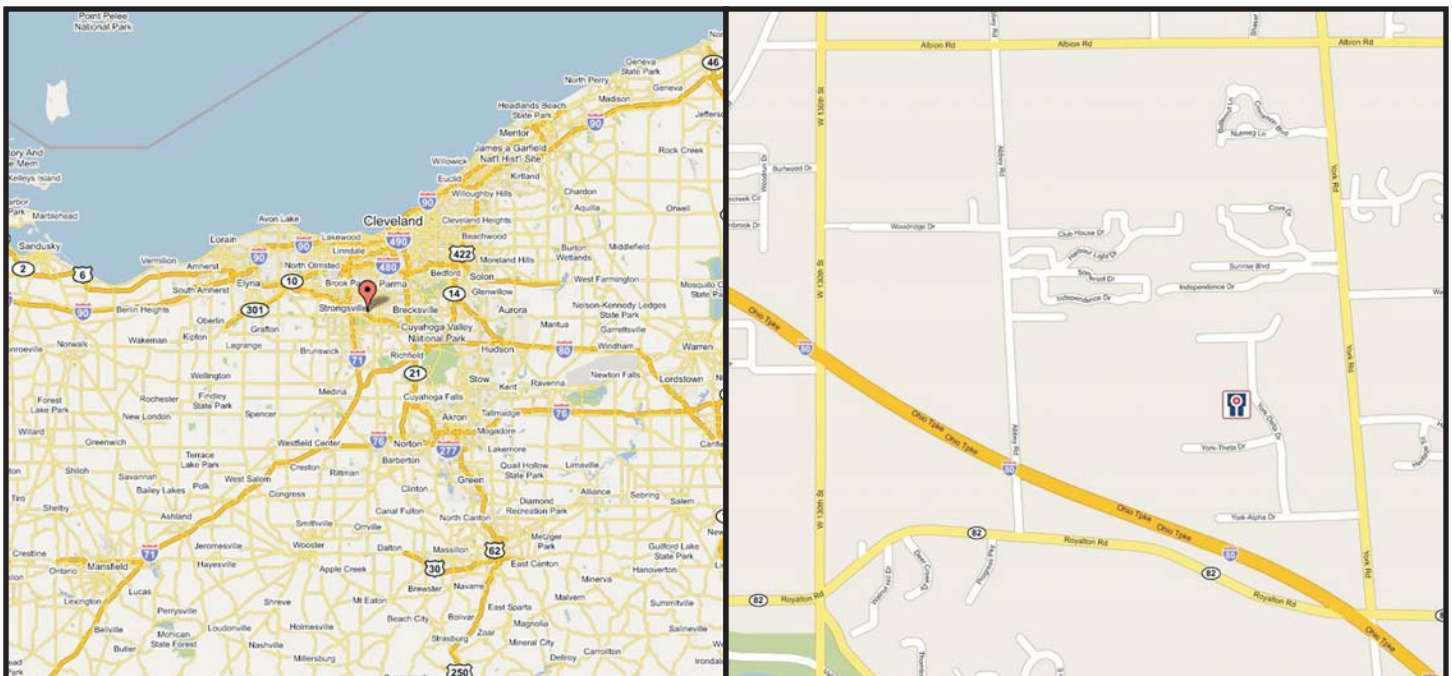

Driving Directions from East

I-80 Ohio Turnpike West

Continue on ramp at sign reading 'Exit 161 (old exit #10) I-71, US-42'

Continue on I-71 and go South for 1.6 miles.

Bear right on ramp at sign reading 'Exit 231A OH-82 East N.Royalton'

Continue on ramp Southwest for 0.3 miles.

Bear right on OH-82, Royalton Rd. and go East for 3.1 miles.

Turn left on York Rd. and go North for 0.3 miles.

Turn left on York-Alpha Dr. and go West for 0.2 miles.

Turn right on York-Delta Dr. and go North for 0.3 miles.

Building on West side of street.

Park in front of building 'Visitors Parking'

Region Map

City Map